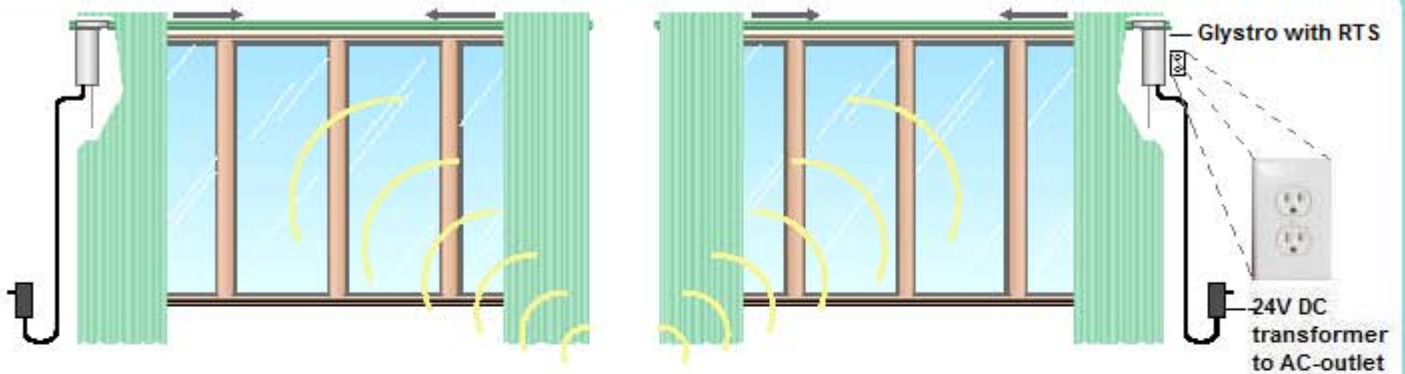

Glystro 50 RTS (Radio Technology Somfy) with Optional IR control

Long range, omni-directional radio control eliminates the need to point or aim transmitter at a drapery allowing for enhanced control of individual or groups of window coverings. With RTS, it is possible to combine hand held remotes, wireless wall switches, programmable timers, sun sensors and home automation interfaces for flexible control throughout the home.

Simply the most versatile control platform on the market!